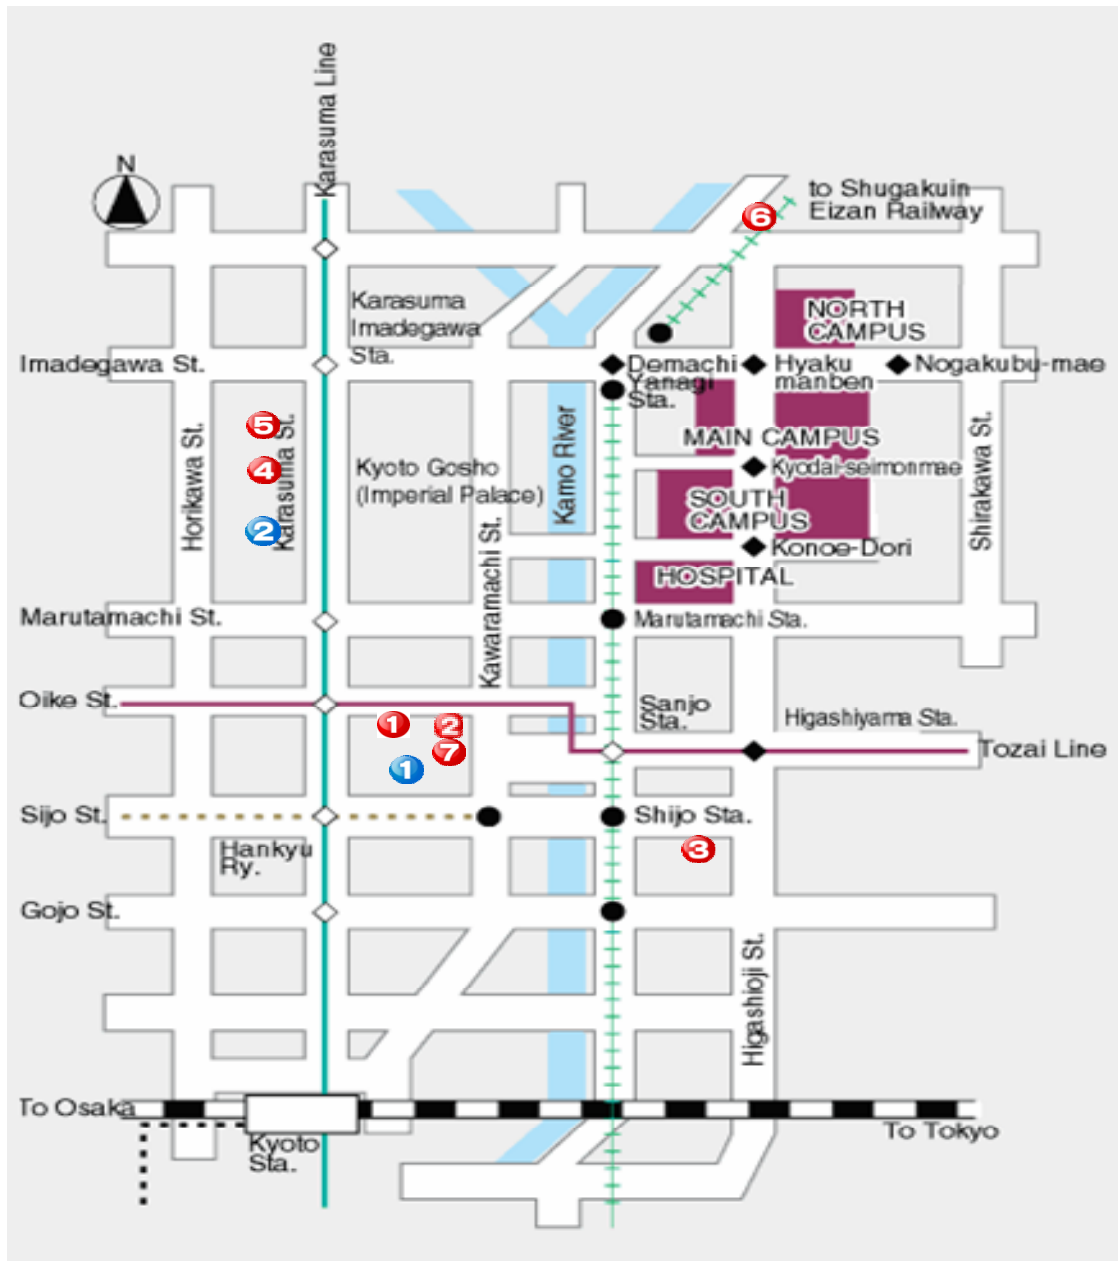

## Hotel Location Map

- ① Coop INN Kyoto Hotel
- ② The Palace Side Hotel
- ③ Hotel Gimmond Kyoto
- ④ Hotel Alpha Kyoto
- ⑤ Kyoto-Gion Hotel
- ⑥ Kyoto Garden Palace
- ⑦ Kyoto Heian Hotel
- ⑧ Hotel Avanshell Kyoto
- ⑨ Best Western Hotel Kyoto